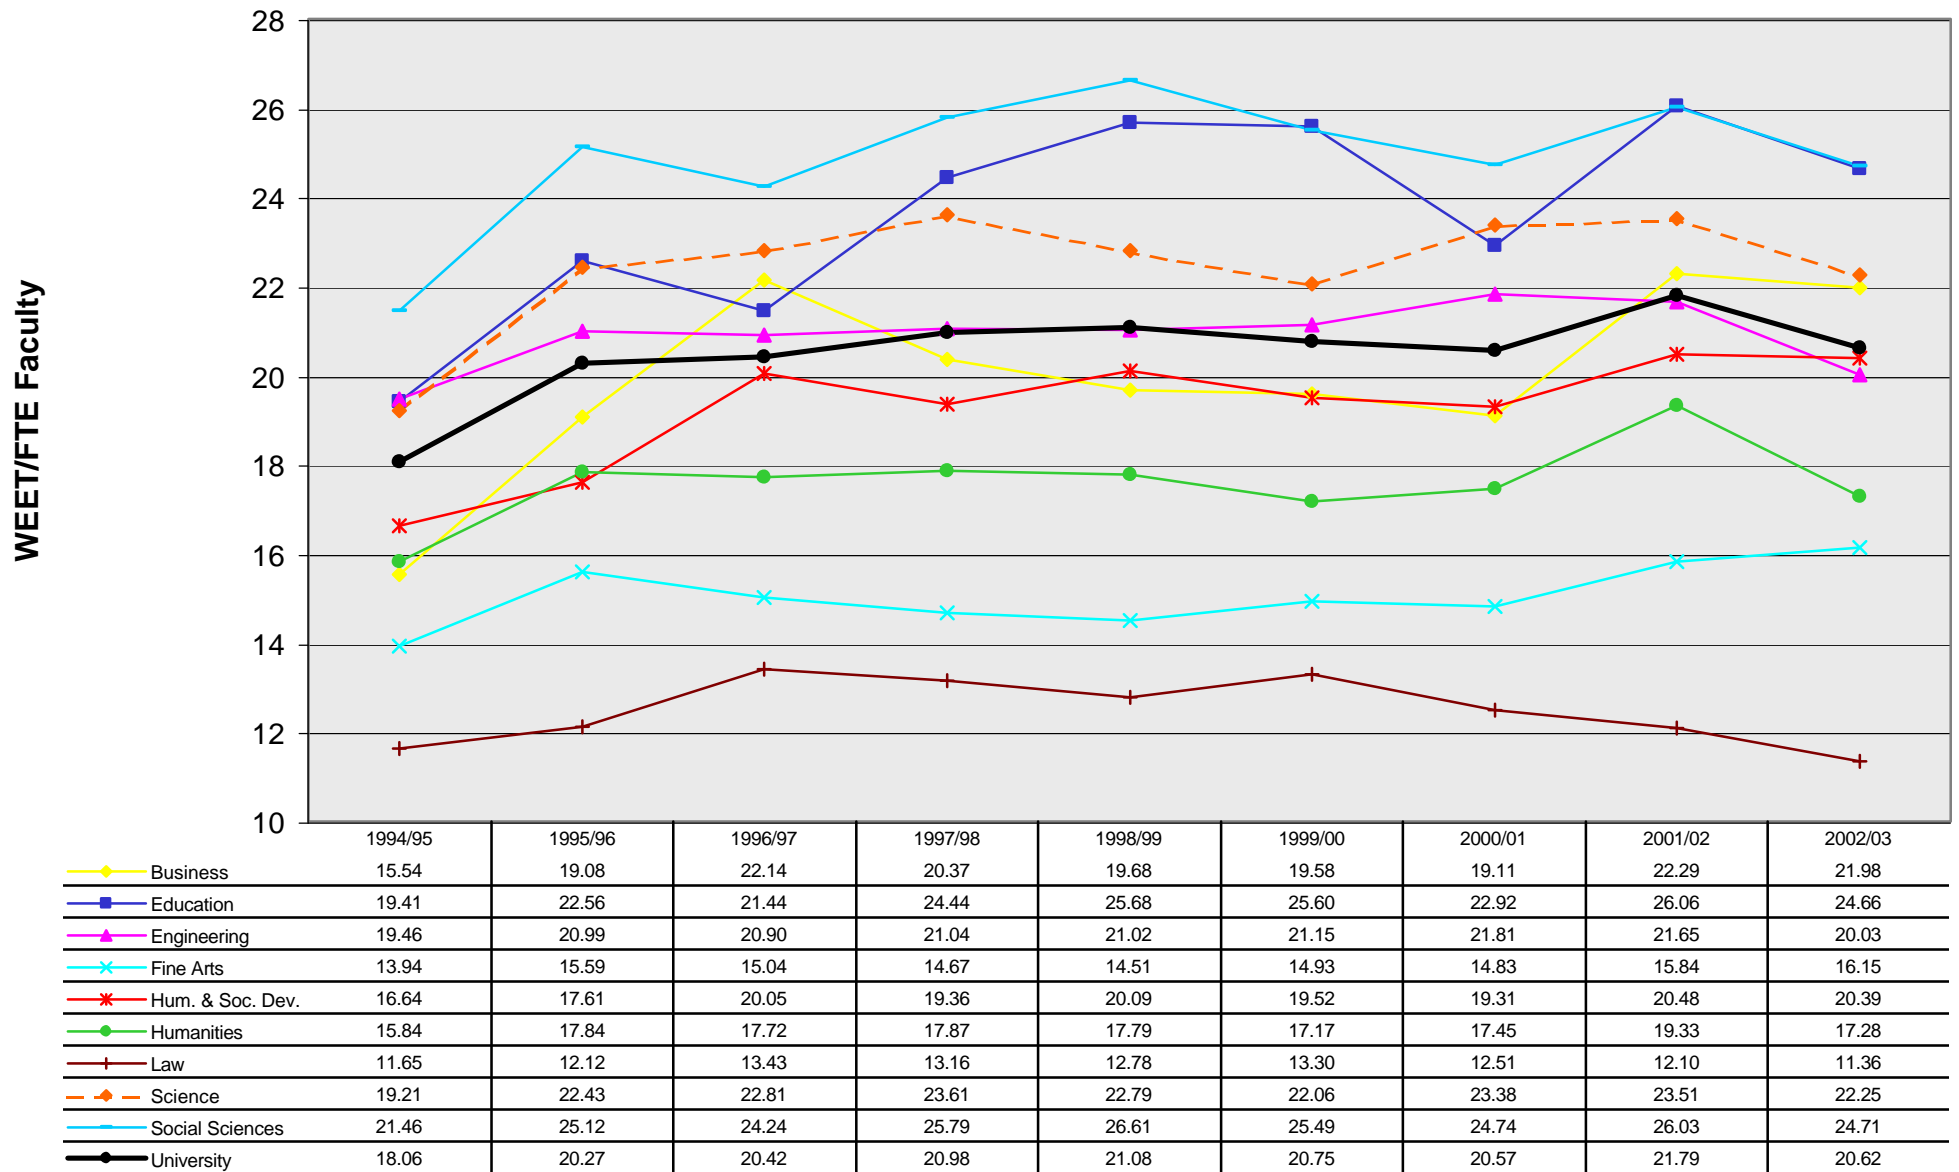

# Annualized Weighted EET Students per FTE Faculty Ratios

Source: ARAI Table 7 (data derived from ARAI Table 5 and ARAI Table 6)  
University of Victoria

Institutional Planning & Analysis  
February 6, 2004